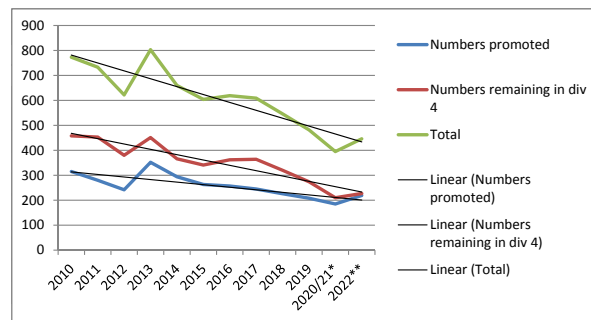

Annual number of competitors in Division 4

	Actual Numbers racing in 2020/21*												Changes vs 2010 base year	
	2010	2011	2012	2013	2014	2015	2016	2017	2018	2019	2020/21*	2022**	2019	2022
K1M														
Numbers promoted	181	188	155	212	167	149	137	139	124	115	107	125	-36.4641	-30.9392
Numbers remaining in div 4	293	289	241	280	221	211	218	203	187	158	124	122	-46.0751	-58.3618
Total	474	477	396	492	388	360	355	342	311	273	231	247	-42.4051	-47.8903
Y-on-Y % changes		0.6	-17.0	24.2	-21.1	-7.2	-1.4	-3.7	-9.1	-12.2		-9.5		
K1W														
Numbers promoted	85	75	58	99	87	94	88	78	78	66	64	62	-22.3529	-27.0588
Numbers remaining in div 4	121	127	104	137	111	105	108	131	114	85	70	68	-29.7521	-43.8017
Total	206	202	162	236	198	199	196	209	192	151	134	130	-26.699	-36.8932
Y-on-Y % changes		-1.9	-19.8	45.7	-16.1	0.5	-1.5	6.6	-8.1	-21.4		-13.9		
C1M														
Numbers promoted	49	17	29	41	40	20	32	28	24	27	14	32	-44.898	-34.6939
Numbers remaining in div 4	44	37	35	34	34	25	36	30	19	31	16	37	-29.5455	-15.9091
Total	93	54	64	75	74	45	68	58	43	58	30	69	-37.6344	-25.8065
Y-on-Y % changes		-41.9	18.5	17.2	-1.3	-39.2	51.1	-14.7	-25.9	34.9		19.0		
C1W														
Numbers promoted				16	29	20	23	13	14	10	14	25		
Numbers remaining in div 4				15	21	11	14	22	15	19	17	20		
Total	n/a	n/a	n/a	31	50	31	37	35	29	29	31	45		
Y-on-Y % changes					61.3	-38.0	19.4	-5.4	-17.1	0.0		55.2		
All (excl CW1)														
Numbers promoted	315	280	242	352	294	263	257	245	226	208	185	219	-33.9683	-30.4762
Numbers remaining in div 4	458	453	380	451	366	341	362	364	320	274	210	227	-40.1747	-50.4367
Total	773	733	622	803	660	604	619	609	546	482	395	446	-37.6455	-42.3027
Y-on-Y % changes		-5.2	-15.1	29.1	-17.8	-8.5	2.5	-1.6	-10.3	-11.7		-7.5		